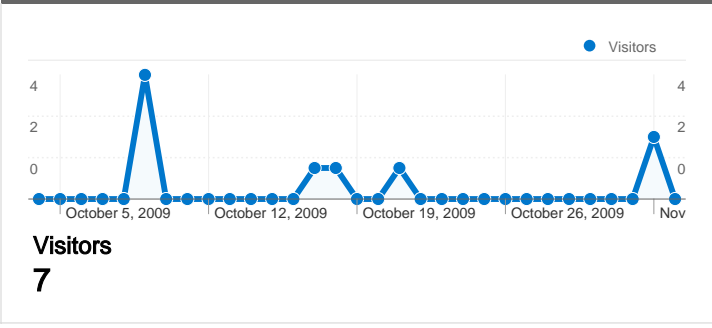

Dashboard

Comparing to: Site

Site Usage

9 Visits	22.22% Bounce Rate
63 Pageviews	00:03:29 Avg. Time on Site
7.00 Pages/Visit	55.56% % New Visits

Visitors Overview

Map Overlay world

Traffic Sources Overview

Content Overview

9 Visits

7 Absolute Unique Visitors

63 Pageviews

7.00 Average Pageviews

00:03:29 Time on Site

22.22% Bounce Rate

55.56% New Visits

Technical Profile