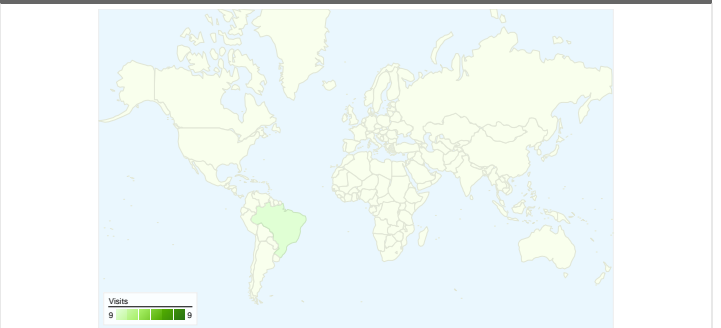

Dashboard

Comparing to: Site

Site Usage

9 Visits	22.22% Bounce Rate
63 Pageviews	00:03:29 Avg. Time on Site
7.00 Pages/Visit	55.56% % New Visits

Visitors Overview

Map Overlay world

Traffic Sources Overview

Content Overview

Map Overlay

Comparing to: Site

9 visits came from 1 countries/territories

Site Usage

Visits 9 % of Site Total: 100.00%	Pages/Visit 7.00 Site Avg: 7.00 (0.00%)	Avg. Time on Site 00:03:29 Site Avg: 00:03:29 (0.00%)	% New Visits 55.56% Site Avg: 55.56% (0.00%)	Bounce Rate 22.22% Site Avg: 22.22% (0.00%)	
Country/Territory	Visits	Pages/Visit	Avg. Time on Site	% New Visits	Bounce Rate
Brazil	9	7.00	00:03:29	55.56%	22.22%